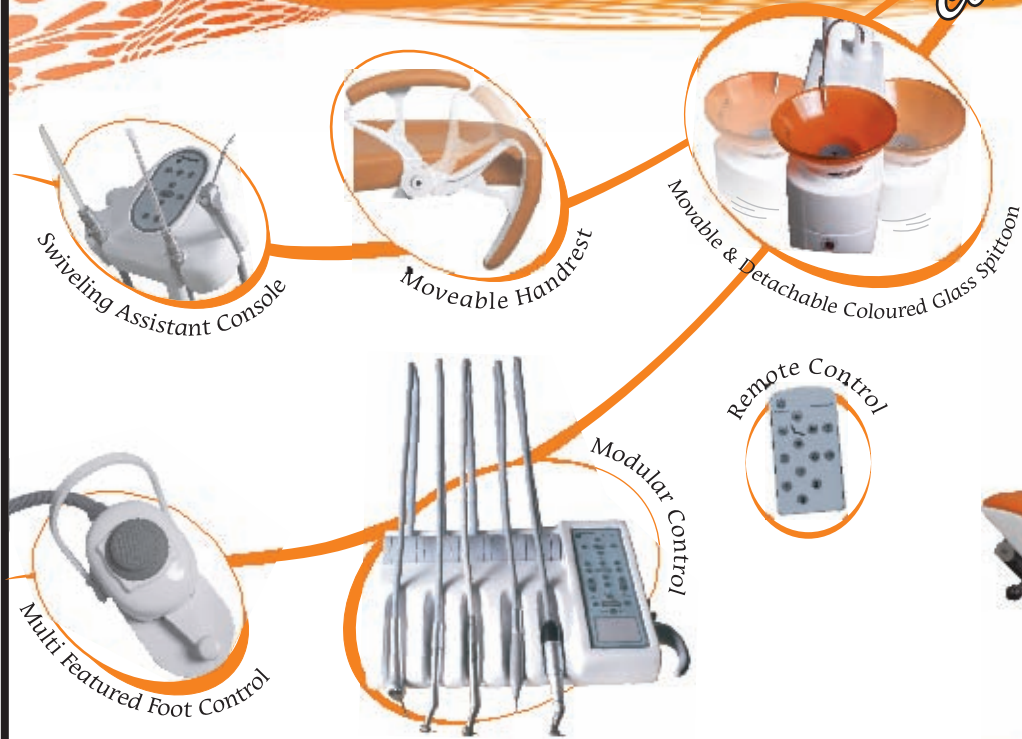

Joy International

THE ERGONOMICALLY SENSUOUS

Swiveling Assistant Console

Movable Handrest

Movable & Detachable Coloured Glass Spittoon

Remote Control

Modular Control

Multi Featured Foot Control

- Fully Programmable Dental chair with micro processor.
- Six program special Auto function.
- Remote control with 13 functions.
- Movable and detachable Colored Glass Spittoon.
- Motorized HV/LV Suction with auto drain.
- Adjustable Instrument Tray having 5 point modular control with 3-way syringe, two coupling for Airtor, Micro motor complete (without any Hand pieces)
- Provision for scalers/light cure/fiber optic airtor.
- Multi Featured Foot Control.
- LED X-Ray viewer.
- Swiveling assistant console

Colours and features shown may vary.

Available
Upholstery Colour Samples

Joy Continental

THE ERGONOMICALLY SENSUOUS

- Fully Programmable Dental chair with micro processor.
- Six program special Auto function.
- Remote control with 13 functions.
- Movable and detachable Colored Glass Spittoon.
- Motorized HV/LV Suction with auto drain.
- Adjustable Instrument Tray with over the patient delivery system having 5 point modular control with 3-way syringe, two coupling for Airtor, Micro motor complete (without any Hand pieces)
- Provision for scalers/ light cure/ fiber optic airtor.
- Multi Featured Foot Control.
- LED X-Ray viewer.
- Swiveling assistant console.

Colours and features shown may vary.